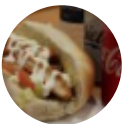

Potato

Pizza - Single Ø 26cm

Garlic

Energydrinks

White

Uncategorized

Sticky Date Pudding

Bottle

Fillet

Pop

Slaw

Bread

Glass of Wine